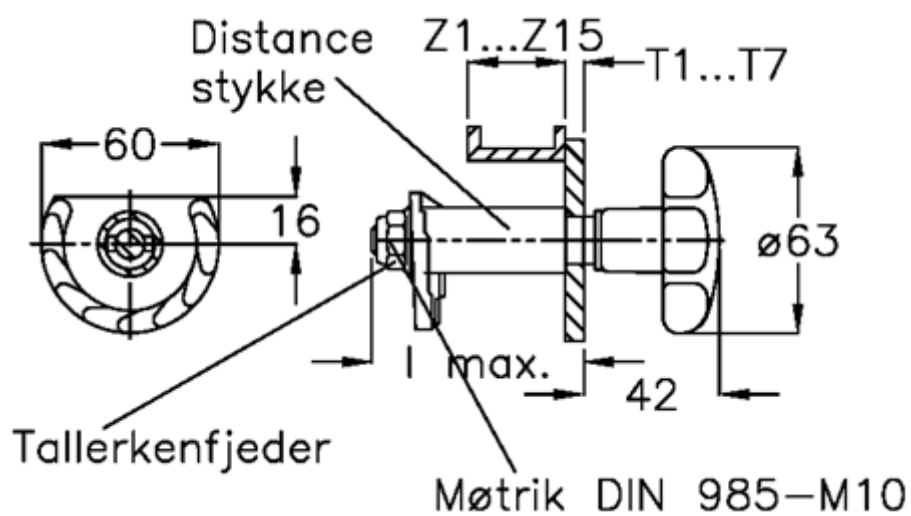

Data Sheet

Article number: 20894205

Description: E+G Door lock
GN 117-SG-T2-Z5

Measures

Cam thickness = 12-21